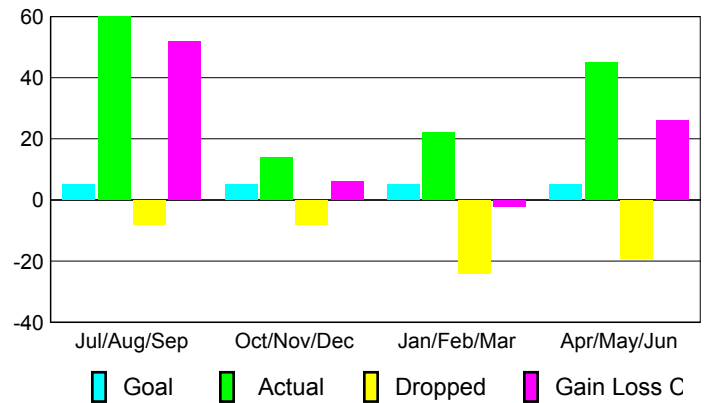

Membership Results 2008-2009

Goal, New, Dropped, Gain/Loss

Comparison of Membership Gain/Loss

Current Year Compared to the Previous Year