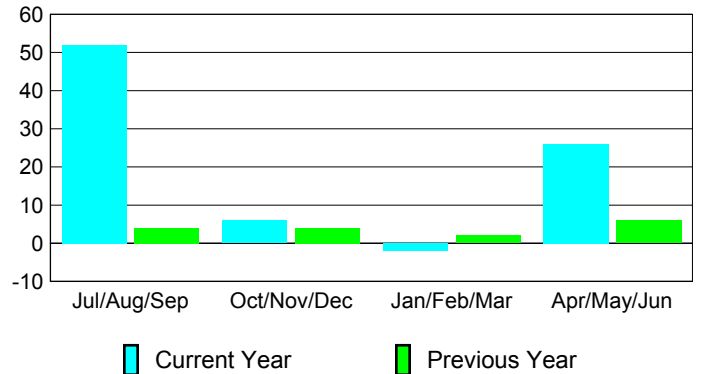

Membership Results 2008-2009

Membership 2007-2008

| Month | Net Memb Goal | Actual New Memb | Actual Dropped Memb | Gain/Loss of Memb | Gain/Loss of Memb |
|---------------|---------------|-----------------|---------------------|-------------------|-------------------|
| Jul/Aug/Sep | 5 | 60 | -8 | 52 | 4 |
| Oct/Nov/Dec | 5 | 14 | -8 | 6 | 4 |
| Jan/Feb/Mar | 5 | 22 | -24 | -2 | 2 |
| Apr/May/June | 5 | 45 | -19 | 26 | 6 |
| Totals | 20 | 141 | -59 | 82 | 16 |

Membership Results 2008-2009

Goal, New, Dropped, Gain/Loss

Comparison of Membership Gain/Loss

Current Year Compared to the Previous Year

Gender Comparison 2008-2009

Jul/Aug/Sep

Oct/Nov/Dec

Jan/Feb/Mar

Apr/May/June

Male

Female