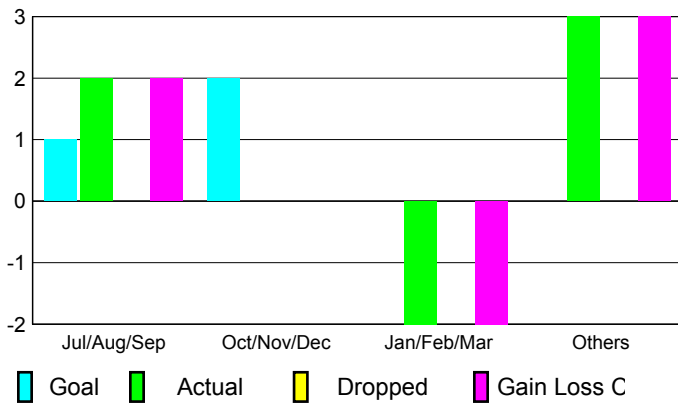

2008-2009 GMT Quarterly Report for District (or Undistricted) **District 111BN**

GMT: **Gerd Anselmann**

Location: **GERMANY**

GMT CA: **4**

CLUBS

Club Results 2008-2009

Clubs 2007-2008

| Month | New Club Goal | Actual New Clubs | Actual Dropped Clubs | Gain/Loss of Clubs | Gain/Loss of Clubs |
|---------------|---------------|------------------|----------------------|--------------------|--------------------|
| Jul/Aug/Sep | 1 | 2 | 0 | 2 | 0 |
| Oct/Nov/Dec | 2 | 0 | 0 | 0 | 0 |
| Jan/Feb/Mar | 0 | -2 | 0 | -2 | 0 |
| Apr/May/June | 0 | 3 | 0 | 3 | 0 |
| Totals | 3 | 3 | 0 | 3 | 0 |

Club Results 2008-2009

Goal, New, Dropped, Gain/Loss

Comparison of Club Gain/Loss

Current Year Compared to the Previous Year

YTD Status Quo Clubs 2008-2009

Status Quo Clubs Compared to Status Quo Members

MEMBERSHIP

Membership Results 2008-2009

Membership 2007-2008

| Month | Net Memb Goal | Actual New Memb | Actual Dropped Memb | Gain/Loss of Memb | Gain/Loss of Memb |
|---------------|---------------|-----------------|---------------------|-------------------|-------------------|
| Jul/Aug/Sep | 5 | 60 | -8 | 52 | 4 |
| Oct/Nov/Dec | 5 | 14 | -8 | 6 | 4 |
| Jan/Feb/Mar | 5 | 22 | -24 | -2 | 2 |
| Apr/May/June | 5 | 45 | -19 | 26 | 6 |
| Totals | 20 | 141 | -59 | 82 | 16 |